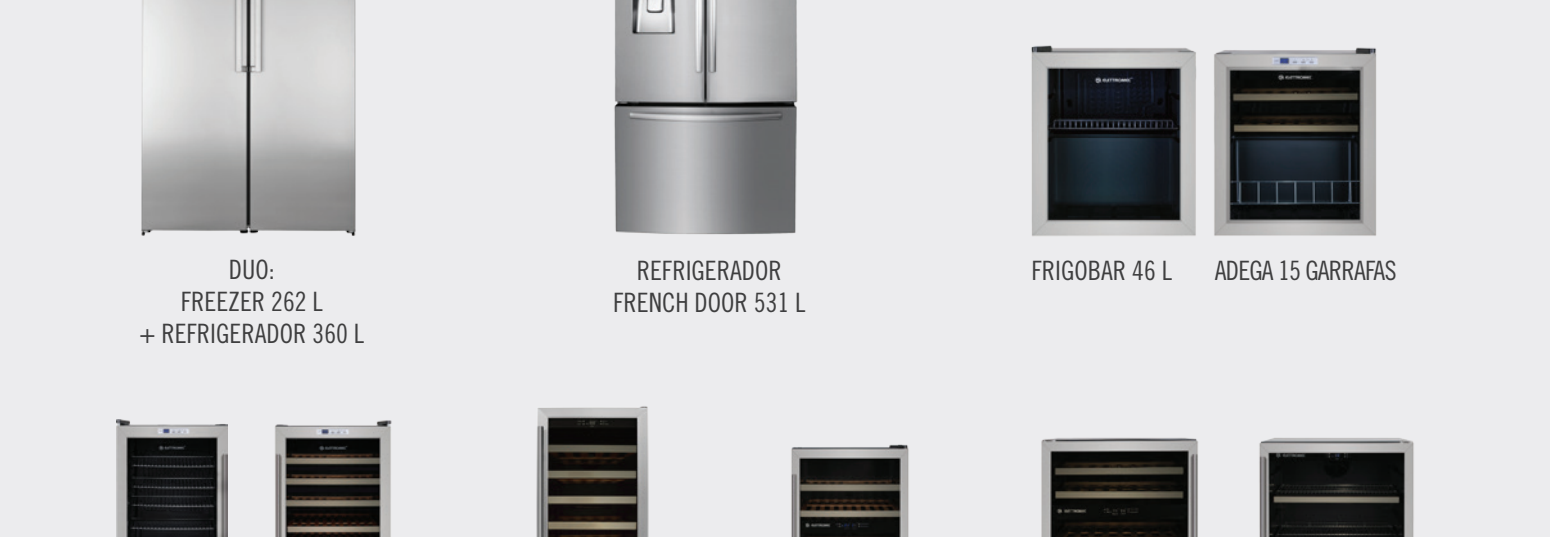

MIX DE PRODUTOS

Churrasqueira Elettromec Gás 75 cm

A Elettromec, cada vez mais presente na cozinha gourmet, lança sua primeira churrasqueira de embutir. O design do produto confere elegância ao espaço e prioriza a funcionalidade.

A Churrasqueira foi especialmente desenvolvida para valorizar e otimizar o espaço gourmet e proporcionar uma experiência de churrasco prático e seguro.

Com 75 cm de largura, design moderno e robusto, é fabricada em aço inoxidável 304, elemento que lhe confere superioridade, e que devido às suas propriedades, garante maior durabilidade e uma alta resistência contra corrosão, evitando oxidação e facilitando a sua limpeza.

Atinge altas temperaturas de forma mais rápida, ideal para grelhar e assar diferentes tipos de carnes, pizzas* e outros alimentos.

A tampa com dupla camada, possui vantagem de não exalar fumaça, proporcionando maior facilidade no controle da chama.

Sistema de acendimento semi automático, sem necessidade de ponto elétrico no local da instalação.

SÍMBOLO DE ROBUSTEZ, PRATICIDADE E SOFISTICAÇÃO.

inspire-se

Luce

DOMINÓ QUADRATO BARBECUE

DOMINÓ QUADRATO DOIS QUEIMADORES

DOMINÓ QUADRATO TRIPLA CHAMA

DOMINÓ QUADRATO GRELHA VITROCERÂMICO

DOMINÓ QUADRATO VITROCERÂMICO

CHURRASQUEIRA GÁS 75 CM

GAVETA AQUECIDA 15 CM

GAVETA AQUECIDA 30 CM

Freddo

BEER CENTER 190 L BUILT-IN

ICE MAKER BUILT-IN

ICE MAKER PORTÁTIL PRATA

Colore

FAÇA PARTE DO MUNDO ELETTROMECC E EXPLORE OS BENEFÍCIOS E EXPERIÊNCIAS.

Pensando em você, a Elettromec desenvolveu o Programa de Relacionamento Inspire-se para oferecer a extensão da garantia de 1 para 2 anos. Aproveite as vantagens do nosso programa de relacionamento. Cadastre-se no site www.elettromec.com.br e acompanhe as novidades nos canais digitais.